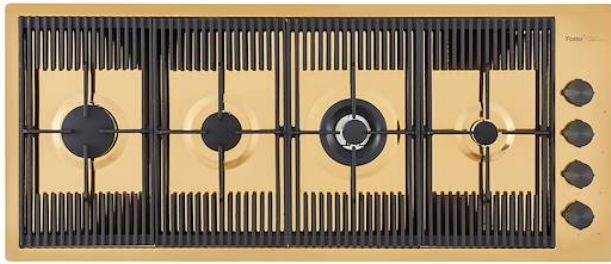

MILANO 4 BRULEURS GOLD

Gas hobs

Code: G681 F09

TABLE CUISSON GAZ MILANO A FLEUR GOLD - 4 brûleurs

DETAILS

Coloring Gold

Edge/Installation Type Flush-mount | Top-mount

Finish PVD

Material AISI 304 stainless steel

Texture Brushed in line

Supply 220-240 V; 50/60 Hz

Dimensions 1115x476 mm

Base size 120cm

Heating element Four burners

Built-in hole [View technical data sheet](#)

Grids [Cast iron grids and enamelled burner covers](#)

Gas type [Tested for installation with natural gas, LPG nozzle set included.](#)

Type [Gas Hob](#)

FEATURES

Gold [The Gold finish is obtained by treating the steel with a physical process called PVD \(Physical Vacuum Deposition\) which deposits particles of noble metals on the surface. The result is a unique and refined aesthetic effect, and an improvement in the mechanical properties of the steel that is more resistant to shocks and scratches.](#)

Cast iron grids

Cast-iron is the ideal material for an hob grid, this due to the manifold properties characterising it: high heat capacity that improves cooking performance; high weight and stability that improve safety; sturdiness that preserves the hob's original aspect over time; easy cleaning.